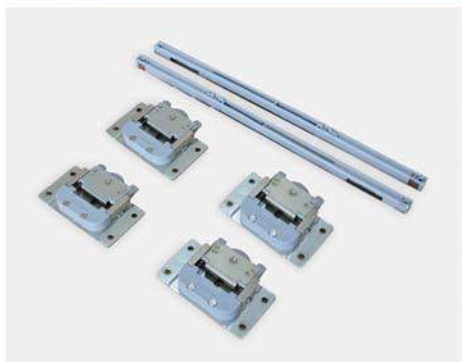

WSP-06 Sliding Top & Bottom Profile