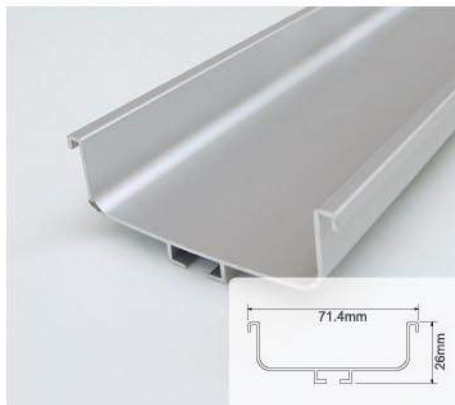

OGL-029

Specification :

Aluminium Handle : OGL-029
Width : 71.4mm
Finish : Anodized Silver, Glossy(Mirror)
Standard Length : 3.05mtr.
Door Height : Decrease by 25mm
Product Use : Kitchen Cabinet, etc.