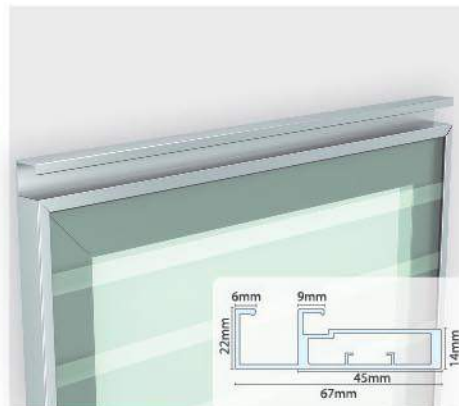

AP-22

Specification :

Aluminium Frame Profile : AP22
Related Profile : AP02
Width : 67mm (Front 9mm)
Finish : Alu. Matt, S.S. Brush,
Champagne Brush, Rose Gold, Grey (Glossy), Black (Matt).
Thickness of Glass / Panel : 4 to 5mm
Standard Length : 3mtr.
Door Height & Width : upto 2200mm, upto 550mm