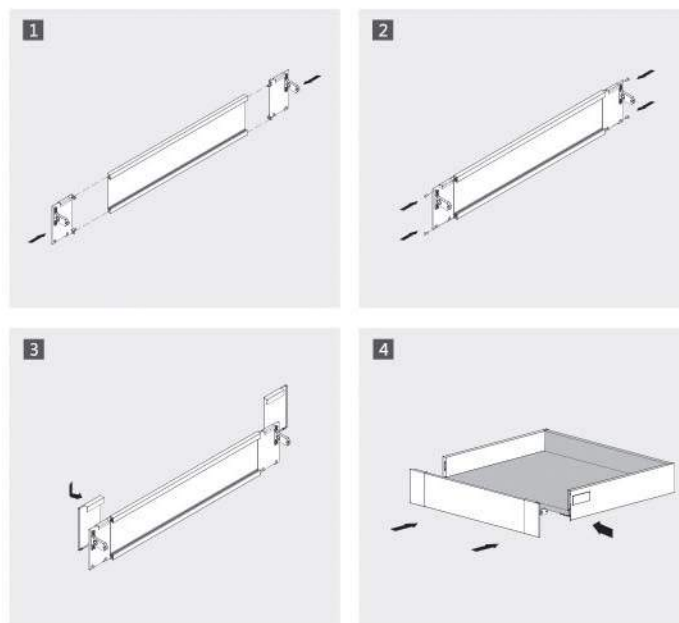

Product Breakdown Drawing

Runner Installation

Nominal Length

Slimtek 80mm Front Panel

Installation Instruction :-

Slimtek 170mm Front Panel with Rail

Installation Instruction :-

Aluminum Cutlery Tray