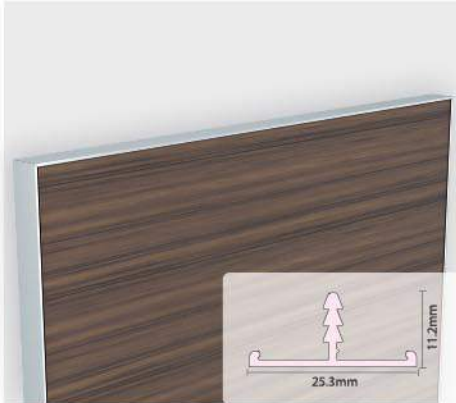

Aluminium Edge Profile : AG-07
 Width : 38.3mm
 Finish : Alu. Matt, S.S. Hairline
 Thickness of Panel : 35mm
 (Can be use with MDF, PLY, CHIPBOARD)
 Standard Length : 3mtr.

AG-08

Specification :

Aluminium Edge Profile : AG-08
 Width : 44mm
 Finish : Alu. Matt, S.S. Hairline
 Thickness of Panel : 41mm
 (Can be use with MDF, PLY, CHIPBOARD)
 Standard Length : 3mtr.

AG-09

Specification :

Aluminium Edge Profile : AG-09
 Width : 23.6mm
 Finish : Alu. Matt, S.S. Hairline
 Thickness of Panel : 22mm
 (Can be use with MDF, PLY, CHIPBOARD)
 Standard Length : 3mtr.

Aluminum Edge Profile

AG-10

Specification :

Aluminium Edge Profile : AG-10
 Width : 25.3mm
 Finish : Alu. Matt, S.S. Brush, Champagne Brush, Rose Gold, Grey (Glossy), Black (Matt).
 Thickness of Panel : 22mm
 (Can be use with MDF, PLY, CHIPBOARD)
 Standard Length : 3mtr.