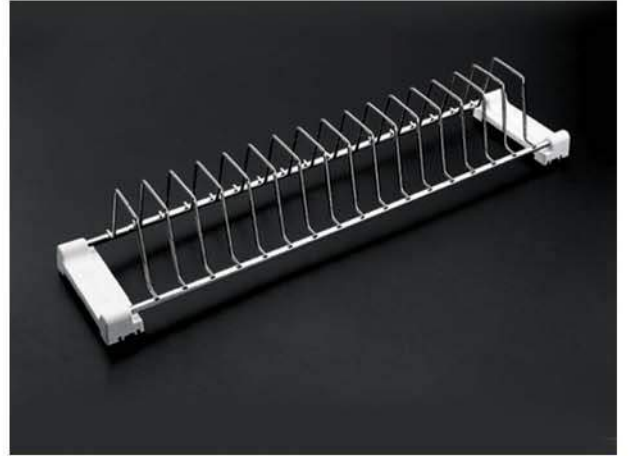

Cup & Saucer Stand

Width (mm)	Depth (mm)	Height (mm)
80	385, 485, 535, 585	70