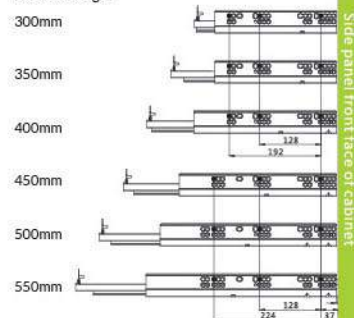

Product Breakdown Drawing

Runner Installation

Nominal Length

300mm

350mm

400mm

450mm

500mm

550mm

Slimtek Drawers

Slimtek 170mm Drawer

Product Specification :

- Full extension with self closing and soft closing
- Fashionable appearance, slow motion, easy assembling
- Drawer height 170mm
- Synchronized concealed slide, loading capacity 35kg
- Epoxy coated
- 3D regulations, up and down, left and right, front and back
- Mat:steel

Product Breakdown Drawing

Runner Installation

Nominal Length

Slimtek Square Railing

Product Specification :

- Full extension with self closing and soft closing
- Fashionable appearance, slow motion, easy assembling
- Drawer height 170mm
- Synchronized concealed slide, loading capacity 35kg
- Epoxy coated
- 3D regulations, up and down, left and right, front and back
- Mat:steel