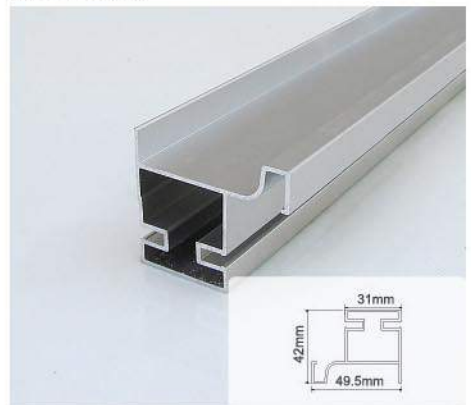

Aluminum Gola Profile

OGL-026

Specification :

Aluminium Handle : OGL-026
 Width : 66.5mm
 Finish : Anodized Silver, Glossy(Mirror)
 Standard Length : 3.05mtr.
 Product Use : Kitchen Cabinet, etc.

OGL-027

Specification :