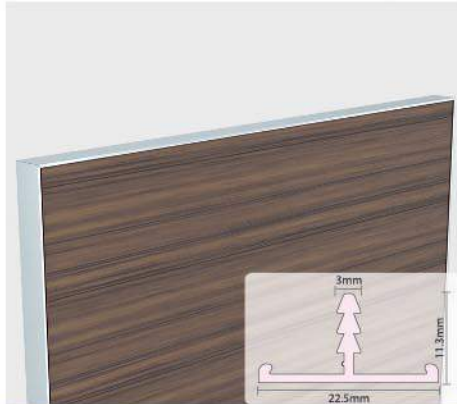

AG-01

Specification :

Aluminium Edge Profile : AG-01
 Related Handle Profile : AG-11
 Width : 20.8mm
 Finish : Alu. Matt, S.S. Hairline
 Thickness of Panel : 19mm
 (Can be use with MDF, PLY, CHIPBOARD)
 Standard Length : 3mtr.

AG-11

Specification :

Aluminium Edge Profile : AG-11
 Related Profile : AG-01
 Width : 40mm
 Finish : Alu. Matt, S.S. Hairline
 Thickness of Panel : 19mm
 (Can be use with MDF, PLY, CHIPBOARD)
 Standard Length : 3mtr.

Aluminum Edge Profile

Aluminum Edge Profile

AG-02

Specification :

Aluminium Edge Profile : AG-02
 Related Handle Profile : AG-21
 Width : 22.5mm
 Finish : Alu. Matt, S.S. Brush,
 Champagne Brush, Rose Gold, Grey (Glossy), Black (Matt).
 Thickness of Panel : 19mm
 (Can be use with MDF, PLY, CHIPBOARD)
 Standard Length : 3mtr.