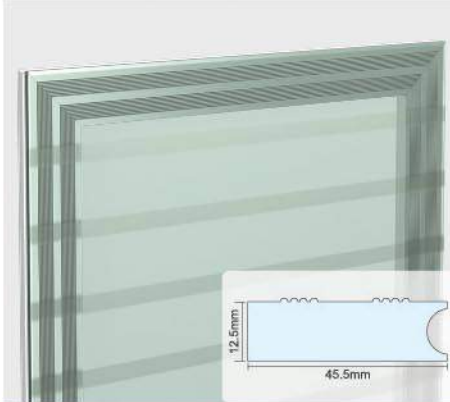

OGL-016

Specification :

Aluminium Frame Profile : OGL-016
Related Handle Profile : OGL-015
Width : 45.5mm
Finish : P-Silver
Thickness of Glass / Panel : 3mm (Depend)
Standard Length : 3.05mtr.