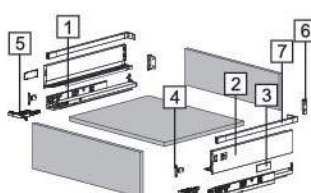

Product Breakdown Drawing