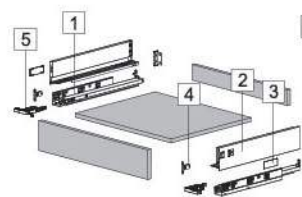

Product Breakdown Drawing