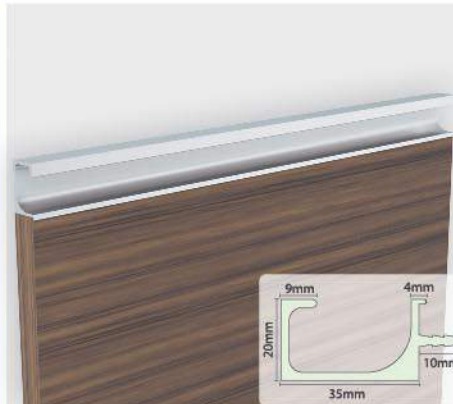

Aluminum Handle Profile

AD-01

Specification :

Aluminium Handle Profile : AD-01
Width : 35mm
Finish : Alu. Matt, S.S. Brush, Champagne Brush, Rose Gold, Grey (Glossy), Black (Matt).
Thickness of Panel : 19mm
(Can be use with MDF, PLY, CHIPBOARD)
Standard Length : 3mtr.