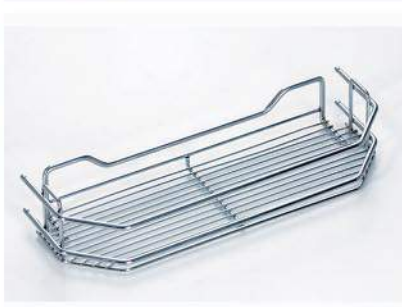

Pantry Units

Single Pantry Unit (Gold Series)

Cabinet Size	Width x Depth x Height (mm)	Description
500mm	385 x 530 x (1859-2159)	6 Layers

Double Pantry Unit (Gold Series)

Cabinet Size	Width x Depth x Height (mm)	Description
900mm	770 x 530 x (1859-2159)	6 Layers