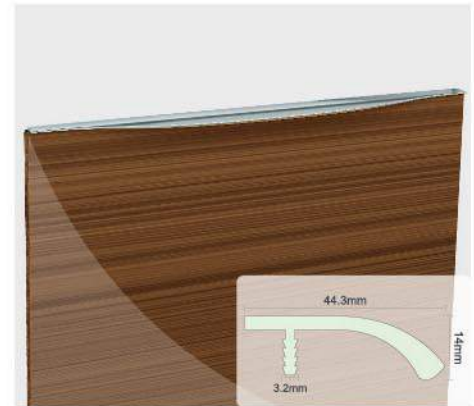

OGL-010

Specification :

Aluminium Handle : OGL-010
Width : 44.3mm
Finish : S.S. Brush
Thickness of Panel : 19mm
(Can be use with MDF, PLY, CHIPBOARD)
Standard Length : 297, 317, 397, 447, 497, 597, 897