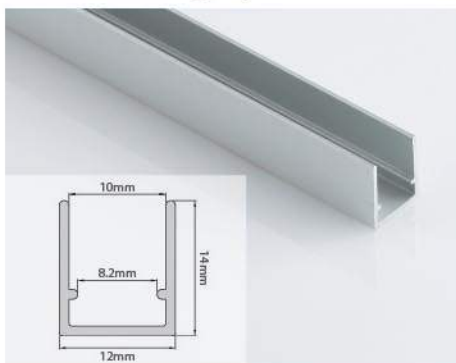

Door Sliding Systems

WSF - 01

Product Specification :

- Easy installation.
- Apply to wooden furniture, poly-wood furniture.
- Loading capacity of door: 25 kg.

WSP-02 Sliding Top Profile

WSP-21 Sliding Bottom Profile