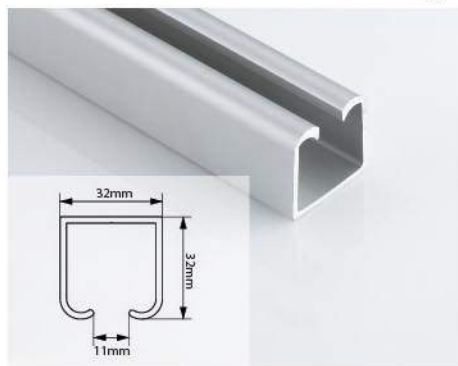

WSP-04 4 Wheel & 8 Wheel Sliding Profile