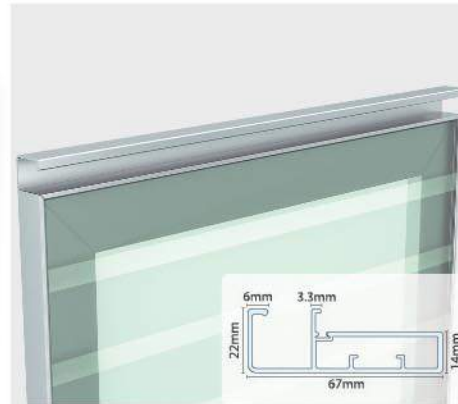

AP-71

Specification :

Aluminium Frame Profile	: AP71
Related Profile	: AP07
Width	: 67mm (Front 3.3mm)
Finish	: Alu. Matt, S.S. Hairline
Thickness of Glass / Panel	: 5mm
Standard Length	: 3mtr.
Door Height & Width	: upto 2200mm, upto 550mm