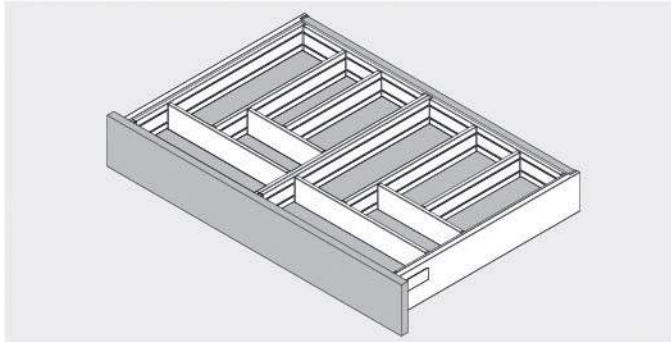

Product Breakdown Drawing

Runner Installation

Nominal Length

Slimtek Square Railing

Product Specification :

- Full extension with self closing and soft closing
- Fashionable appearance, slow motion, easy assembling
- Drawer height 170mm
- Synchronized concealed slide, loading capacity 35kg
- Epoxy coated
- 3D regulations, up and down, left and right, front and back
- Mat:steel

Product Breakdown Drawing

Runner Installation

Nominal Length

Slimtek 80mm Front Panel

Installation Instruction :-

Slimtek 170mm Front Panel with Rail

Installation Instruction :-

Aluminum Cutlery Tray