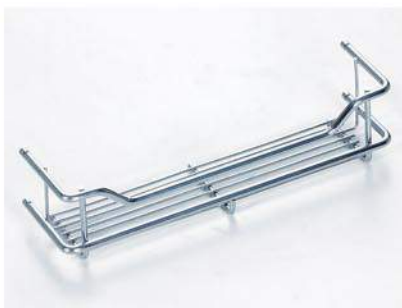

Pantry Units

Single Pantry Unit (Gold Series)

Cabinet Size	Width x Depth x Height (mm)	Description
500mm	385 x 530 x (1859-2159)	6 Layers