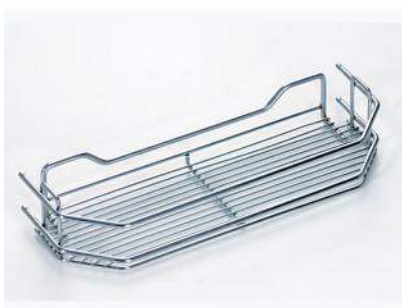

Double Pantry Unit (Gold Series)

Cabinet Size	Width x Depth x Height (mm)	Description
900mm	770 x 530 x (1859-2159)	6 Layers