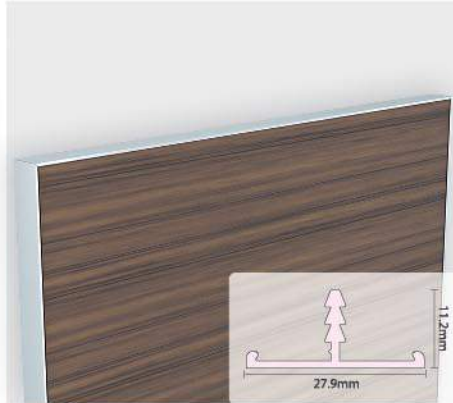

AG-101

Specification :

Aluminium Edge Profile : AG-101
Width : 27.9mm
Finish : Alu. Matt, S.S. Hairline
Thickness of Panel : 25mm
(Can be use with MDF, PLY, CHIPBOARD)
Standard Length : 3mtr.