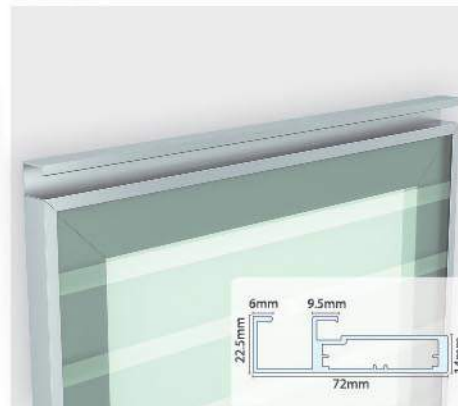

AP-81

Specification :

Aluminium Frame Profile	: AP81
Related Profile	: AP08
Width	: 72mm (Front 9.5mm)
Finish	: Alu. Matt, S.S. Hairline
Thickness of Glass / Panel	: 6mm
Standard Length	: 3mtr.
Door Height & Width	: upto 2200mm, upto 550mm