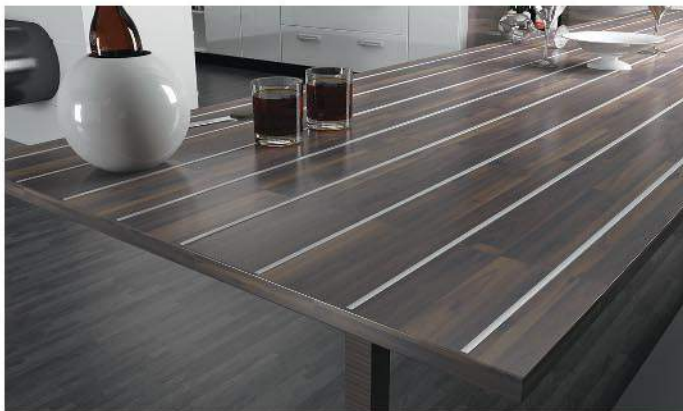

ODC-01

ODC-02

ODC-03

Decorative Profile (Light)

Specification :

Aluminium Profile	: ODC-11, 11, 12
Width	: 5.4 mm, 7.2 mm, 11.5 mm
Finish	: Glossy (Mirror), Champagne Brush, Rose Gold (Glossy), Grey (Glossy), Black (Matt).
Standard Length	: 3 mtr.
Product Use	: Offices, Showrooms, Kitchen Cabinets, Wardrobes, etc.