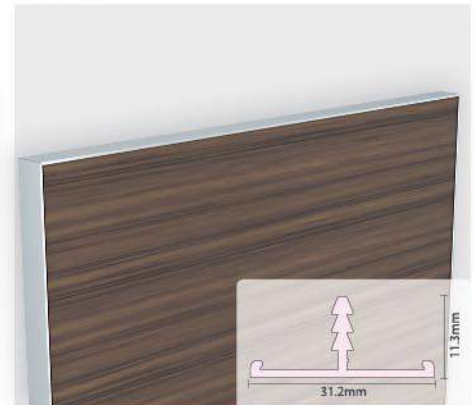

Aluminium Edge Profile : AG-04
 Width : 36.7mm
 Finish : Alu. Matt, S.S. Hairline
 Thickness of Panel : 35mm
 (Can be use with MDF, PLY, CHIPBOARD)
 Standard Length : 3mtr.

AG-05

Specification :

Aluminium Edge Profile : AG-05
 Width : 42.6mm
 Finish : Alu. Matt, S.S. Hairline
 Thickness of Panel : 41mm
 (Can be use with MDF, PLY, CHIPBOARD)
 Standard Length : 3mtr.

AG-06

Specification :

Aluminium Edge Profile : AG-06
 Width : 31.2mm
 Finish : Alu. Matt, S.S. Hairline
 Thickness of Panel : 28mm
 (Can be use with MDF, PLY, CHIPBOARD)
 Standard Length : 3mtr.

AG-07

Specification :