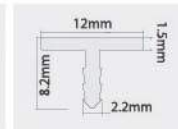

Aluminum Decorative Profile

Decorative Profile (Heavy)

Specification :

Aluminium Profile	: ODC-01, 02, 03
Width	: 6 mm, 8 mm, 12 mm
Finish	: Glossy (Mirror)
Standard Length	: 3 mtr.
Product Use	: Offices, Showrooms, Kitchen Cabinets, Wardrobes, etc.

ODC-03

Decorative Profile (Light)

Specification :

Aluminium Profile	: ODC-11, 11, 12
Width	: 5.4 mm, 7.2 mm, 11.5 mm
Finish	: Glossy (Mirror), Champagne Brush, Rose Gold (Glossy), Grey (Glossy), Black (Matt).
Standard Length	: 3 mtr.
Product Use	: Offices, Showrooms, Kitchen Cabinets, Wardrobes, etc.

SS HG-18-110 / SS HG-18-110-SO

ECO 18-110SO / ECO 18-110SOCL

Auto Hinges

Specification :

- -Opening angle 110°
- -Shallow cup depth 13mm, also suitable for soft-formed doors
- -3-dimensional adjustment with suitable mounting plate
- -Shallow cup diameter 25mm
- -Available in Two Types
  - a) Regular Hinges
  - b) Soft Close Hinges
- -Available with full overly, Half Overly & Insert

Specification :

- -Opening angle 110°
- -Shallow cup depth 13mm, also suitable for soft-formed doors
- -3-dimensional adjustment with suitable mounting plate
- -Shallow cup diameter 25mm
- -Available in Two Types
  - a) Soft Close Hinges
  - b) Soft Close Clip-On Hinges
- -Available with full overly, Half Overly & Insert