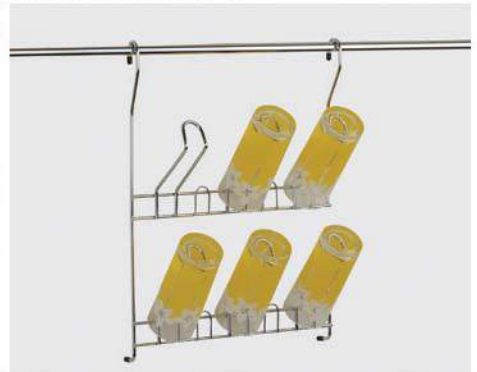

Knife Holder

Width (mm)	Depth (mm)	Height (mm)
360	140	400

Hanging Plate Rack

Width (mm)	Depth (mm)	Height (mm)
300	250	300

Hanging Glass Rack

Width (mm)	Depth (mm)	Height (mm)
300	75	350

Glass / Plate Rack