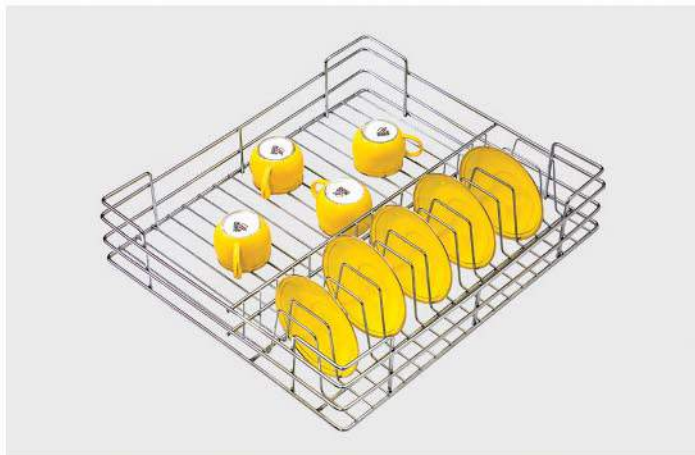

Width (mm)	Depth (mm)	Height (mm)
610, 710, 810, 910	485, 535	100, 150, 200

Grain Trolley

Width (mm)	Depth (mm)	Height (mm)
375, 425, 475, 525	495, 545	350

“
EVERYTHING
LOOKS
BETTER

Pearl Series Basket

Cup & Saucer Basket

Width (mm)	Depth (mm)	Height (mm)
370, 420, 470, 520	385, 485, 535, 585	100

Thali-Plate Basket

Width (mm)	Depth (mm)	Height (mm)
370, 420, 470, 520	385, 485, 535, 585	150, 200

Perforated Cutlery Basket

Width (mm)	Depth (mm)	Height (mm)
370, 420, 470, 520	385, 485, 535, 585	100