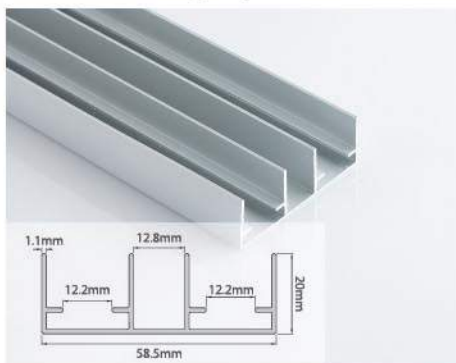

WSF - 03

Product Specification :

- Easy installation.
- Apply to wooden furniture, poly-wood furniture.
- Loading capacity of door: 40 kg.

WSF-03 Soft Close

WSP-01 Sliding Top Profile

WSP-11 Sliding Bottom Profile