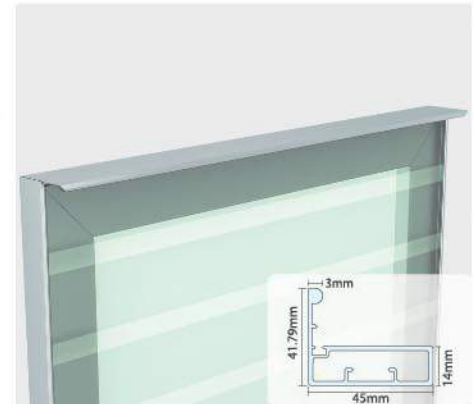

AP-72

Specification :

Aluminium Frame Profile	: AP72
Related Profile	: AP07
Width	: 41.79mm (Front 5mm)
Finish	: Alu. Matt, S.S. Hairline
Thickness of Glass / Panel	: 5mm
Standard Length	: 3mtr.
Door Height & Width	: upto 2200mm, upto 550mm