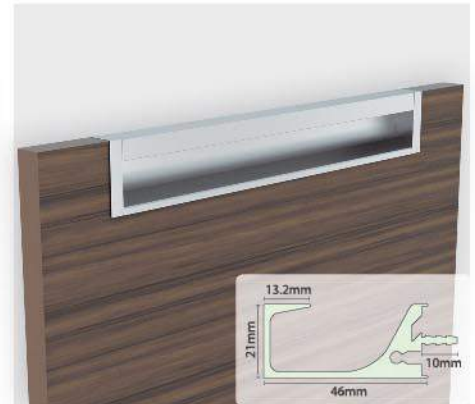

AD-02

Specification :

Aluminium Handle Profile : AD-02
Width : 46mm
Finish : Alu. Matt, S.S. Hairline
Thickness of Panel : 19mm
(Can be use with MDF, PLY, CHIPBOARD)
Standard Length : 3mtr.