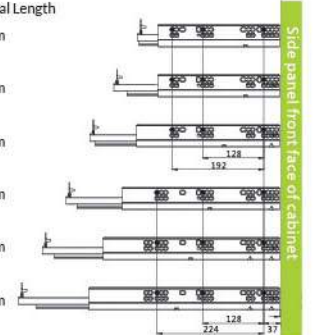

Runner Installation

Nominal Length

300mm

350mm

400mm

450mm

500mm

550mm