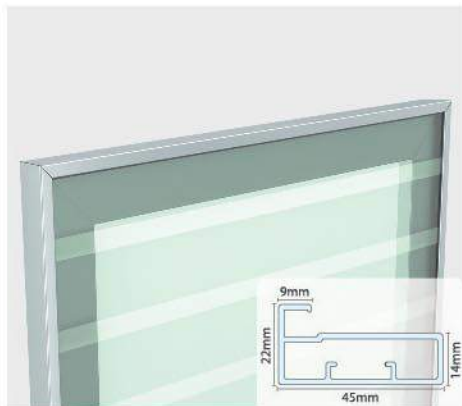

- Easy installation.
- Apply to wooden furniture, poly-wood furniture.
- Loading capacity of door: 50 kg.

DSF - 02 Sliding Rollar 8 Wheel

WSP-04 4 Wheel & 8 Wheel Sliding Profile

Aluminum Frame Profile

AP-02