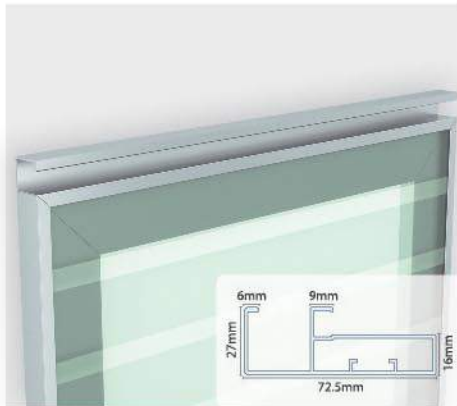

Aluminum Frame Profile

AP-51

Specification :

Aluminium Frame Profile	: AP51
Related Handle Profile	: AP05
Width	: 72.5mm (Front 9mm)
Finish	: Alu. Matt, S.S. Hairline
Thickness of Glass / Panel	: 8mm
Standard Length	: 3mtr.
Door Height & Width	: upto 2200mm, upto 450mm