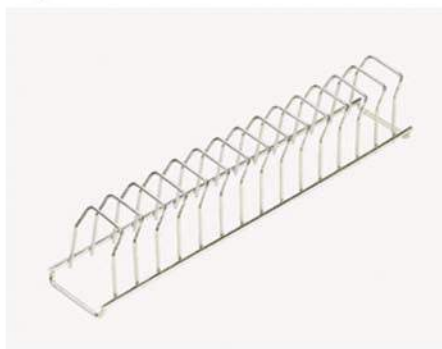

Cup & Saucer Stand For Drawell Box

Width (mm)	Depth (mm)	Height (mm)
90	370, 420, 470, 520	85

Thali Plate Stand For Drawell Box

Width (mm)	Depth (mm)	Height (mm)
130	370, 420, 470, 520	130

Cutlery Tray For Drawell Box

Width (mm)	Depth (mm)	Height (mm)
370, 420, 470, 520, 610, 660, 700, 760, 810	385, 485, 535, 585	90

Glass Panel is not Provided by Olive.

Slimtek 80mm Drawer

Product Specification :

- Full extension with self closing and soft closing
- Fashionable appearance, slow motion, easy assembling
- Drawer height 80mm
- Synchronized concealed slide, loading capacity 35kg
- Epoxy coated
- 3D regulations, up and down, left and right, front and back
- Mat:steel