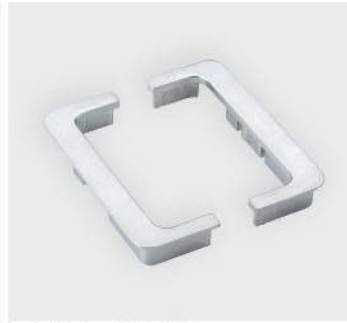

OGL-029 E.C.

Suitable for : OGL-029
Finish : Zinc Alloy (Matt)