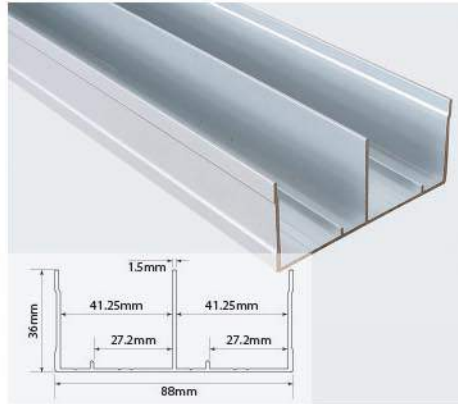

WSF - 07 (25mm) For 2 Door & 3 Door **WSP-10** Sliding Top Profile