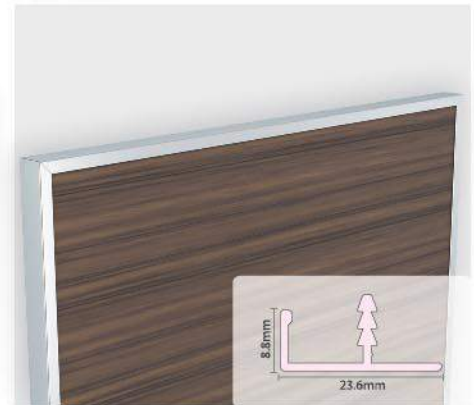

AG-09

Specification :

Aluminium Edge Profile : AG-09
Width : 23.6mm
Finish : Alu. Matt, S.S. Hairline
Thickness of Panel : 22mm
(Can be use with MDF, PLY, CHIPBOARD)
Standard Length : 3mtr.