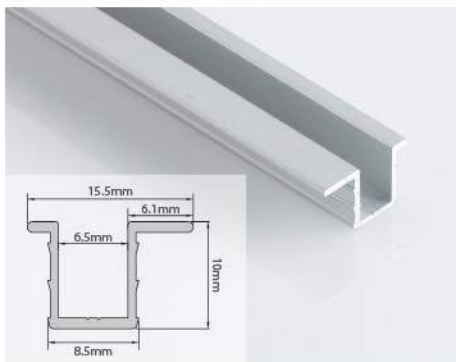

WSP-03 Sliding Top & Bottom Profile