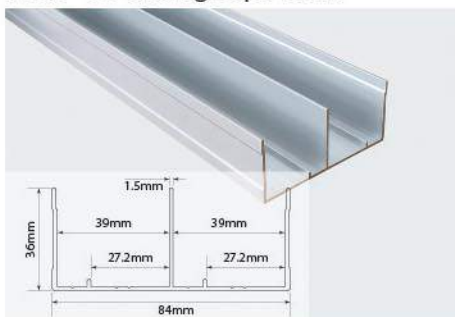

WSP-09 Sliding Top Profile