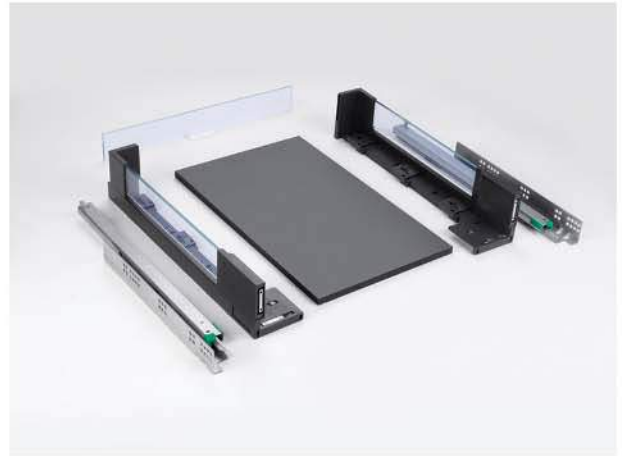

162mm GLS Front Drawer

Depth (inch)	Depth (mm)	Width (mm)
18"	455	450-900
20"	505	450-900
22"	555	450-900

Smartek Drawers

106mm GLS Front Drawer

Depth (inch)	Depth (mm)	Width (mm)
18"	455	450-900
20"	505	450-900
22"	555	450-900