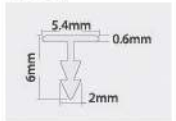

ODC-11

ODC-12