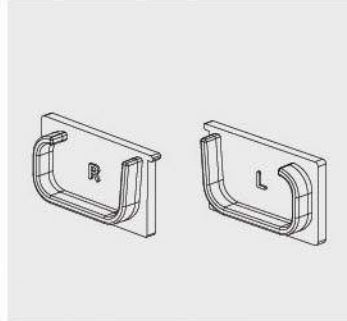

ADEB-01-L

Suitable for : AD-01 (Emblc)
Finish : Anodized, SS Brush,
Champagne Brush,
Chrome Finish (For Rose Gold),
Chrome Finish (For Grey)