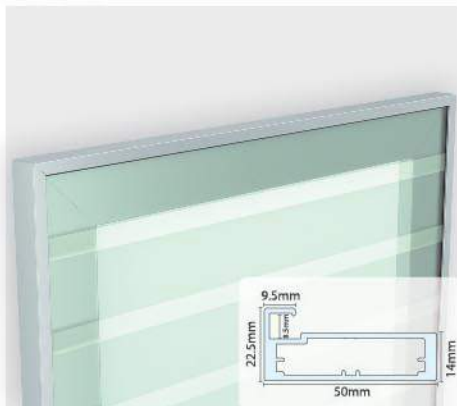

AP-08

Specification :

Aluminium Frame Profile	: AP08
Related Handle Profile	: AP81
Width	: 50mm (Front 9.5mm)
Finish	: Alu. Matt, S.S. Hairline
Thickness of Glass / Panel	: 6mm
Standard Length	: 3mtr.
Door Height & Width	: upto 2200mm, upto 550mm