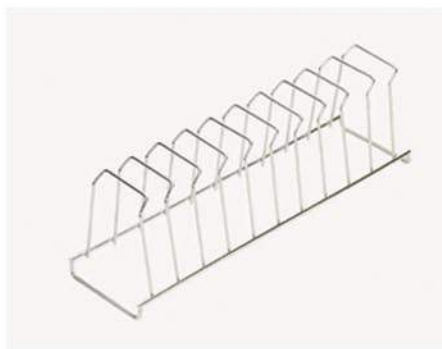

Thali Plate Stand For Drawell Box

Width (mm)	Depth (mm)	Height (mm)
130	370, 420, 470, 520	130