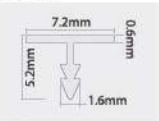

ODC-12

ODC-13