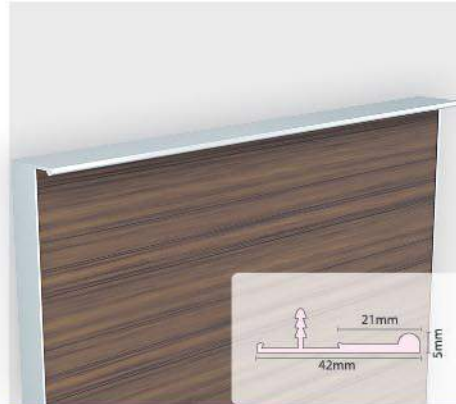

Aluminum Edge Profile

Aluminum Edge Profile

AG-02

Specification :

Aluminium Edge Profile : AG-02
 Related Handle Profile : AG-21
 Width : 22.5mm
 Finish : Alu. Matt, S.S. Brush,
 Champagne Brush, Rose Gold, Grey (Glossy), Black (Matt).
 Thickness of Panel : 19mm
 (Can be use with MDF, PLY, CHIPBOARD)
 Standard Length : 3mtr.

AG-21

Specification :

Aluminium Edge Profile : AG-21
 Related Profile : AG-02
 Width : 42mm
 Finish : Alu. Matt, S.S. Hairline
 Thickness of Panel : 19mm
 (Can be use with MDF, PLY, CHIPBOARD)
 Standard Length : 3mtr.