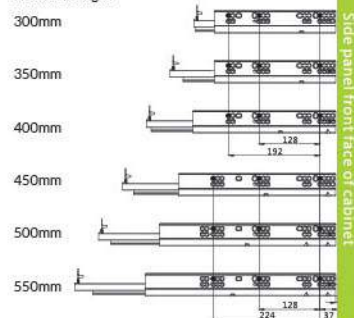

Runner Installation

Nominal Length