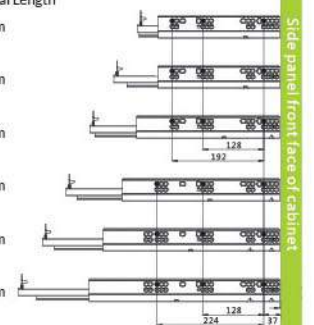

Runner Installation

Nominal Length

300mm

350mm

400mm

450mm

500mm

550mm