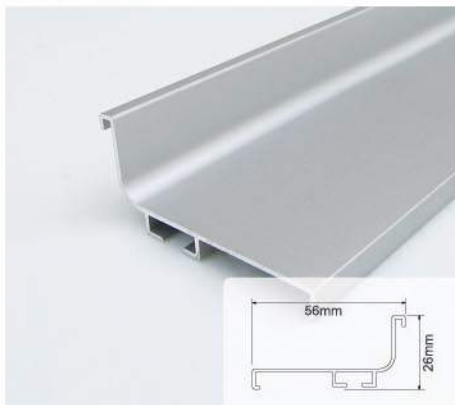

OGL-028

Specification :

Aluminium Handle : OGL-028
Width : 56mm
Finish : Anodized Silver, Glossy(Mirror)
Standard Length : 3.05mtr.
Door Height : Decrease by 25mm
Product Use : Kitchen Cabinet, etc.