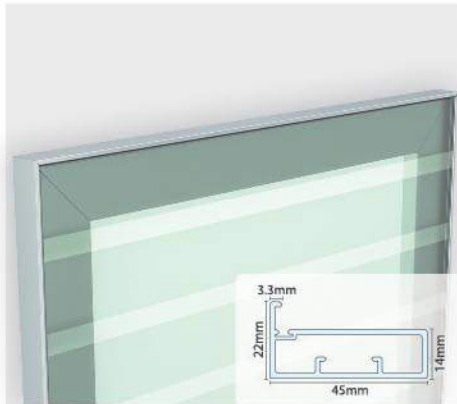

AP-07

Specification :

Aluminium Frame Profile	: AP07
Related Handle Profile	: AP71, AP72
Width	: 45mm (Front 3.3mm)
Finish	: Alu. Matt, S.S. Hairline
Thickness of Glass / Panel	: 5mm
Standard Length	: 3mtr.
Door Height & Width	: upto 2200mm, upto 550mm