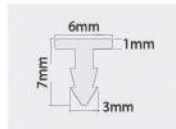

Aluminum Decorative Profile

Decorative Profile (Heavy)

Specification :

Aluminium Profile	: ODC-01, 02, 03
Width	: 6 mm, 8 mm, 12 mm
Finish	: Glossy (Mirror)
Standard Length	: 3 mtr.
Product Use	: Offices, Showrooms, Kitchen Cabinets, Wardrobes, etc.

ODC-01

Decorative Profile (Light)

Specification :

Aluminium Profile	: ODC-11, 11, 12
Width	: 5.4 mm, 7.2 mm, 11.5 mm
Finish	: Glossy (Mirror), Champagne Brush, Rose Gold (Glossy), Grey (Glossy), Black (Matt).
Standard Length	: 3 mtr.
Product Use	: Offices, Showrooms, Kitchen Cabinets, Wardrobes, etc.

SS HG-18-110 / SS HG-18-110-SO

ECO 18-110SO / ECO 18-110SOCL

Auto Hinges

Specification :

- -Opening angle 110°
- -Shallow cup depth 13mm, also suitable for soft-formed doors
- -3-dimensional adjustment with suitable mounting plate
- -Shallow cup diameter 25mm
- -Available in Two Types
  - a) Regular Hinges
  - b) Soft Close Hinges
- -Available with full overly, Half Overly & Insert

Specification :

- -Opening angle 110°
- -Shallow cup depth 13mm, also suitable for soft-formed doors
- -3-dimensional adjustment with suitable mounting plate
- -Shallow cup diameter 25mm
- -Available in Two Types
  - a) Soft Close Hinges
  - b) Soft Close Clip-On Hinges
- -Available with full overly, Half Overly & Insert