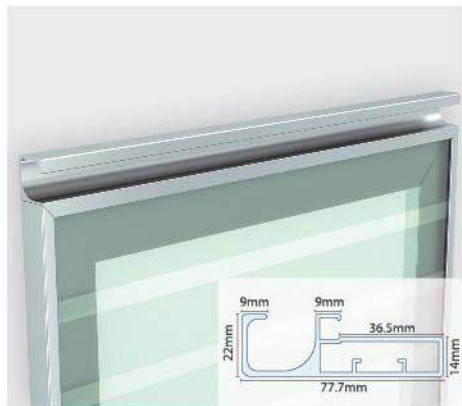

AP-21

Specification :

Aluminium Frame Profile : AP21
Related Profile : AP02
Width : 77.7mm (Front 9mm)
Finish : Alu. Matt, S.S. Brush,
Champagne Brush, Rose Gold, Grey (Glossy), Black (Matt).
Thickness of Glass / Panel : 4 to 5mm
Standard Length : 3mtr.
Door Height & Width : upto 2200mm, upto 550mm