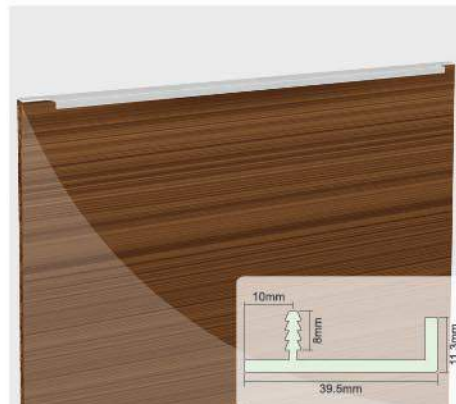

OGL-251

Specification :

Aluminium Handle : OGL-251
Width : 39.5mm
Finish : S.S. Brush
Thickness of Panel : 19mm
(Can be use with MDF, PLY, CHIPBOARD)
Standard Length : 297, 317, 397, 447, 497, 597, 897