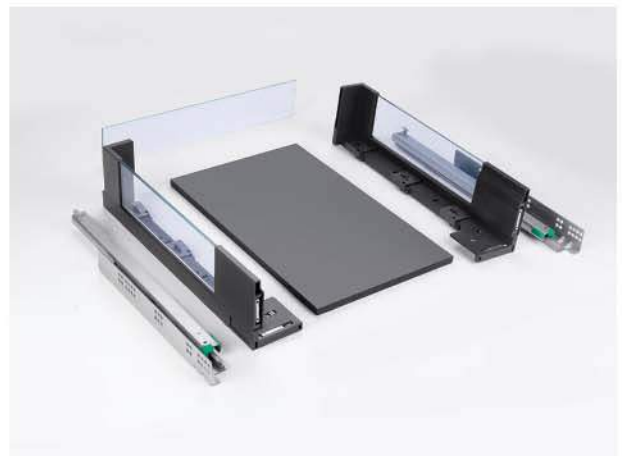

132mm GLS Front Drawer

Depth (inch)	Depth (mm)	Width (mm)
18"	455	450-900
20"	505	450-900
22"	555	450-900