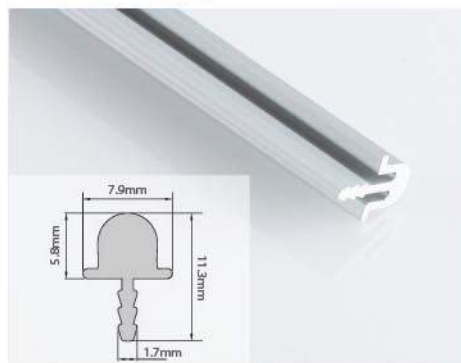

Door Sliding Systems

WSF - 01

Product Specification :

- Easy installation.
- Apply to wooden furniture, poly-wood furniture.
- Loading capacity of door: 25 kg.

WSP-02 Sliding Top Profile

WSP-21 Sliding Bottom Profile