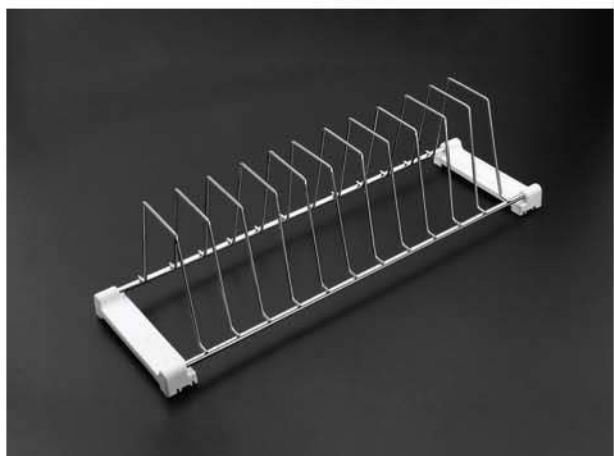

Gold Series Basket

Cup & Saucer Basket

Cup & Saucer Basket

Width (mm)	Depth (mm)	Height (mm)
370, 420, 470, 520	385, 485, 535, 585	100

Cup & Saucer Stand

Width (mm)	Depth (mm)	Height (mm)
80	385, 485, 535, 585	70

Thali-Plate Basket

Thali-Plate Basket

Width (mm)	Depth (mm)	Height (mm)
370, 420, 470, 520	385, 485, 535, 585	150, 200

Thali-Plate Stand

Width (mm)	Depth (mm)	Height (mm)
124	385, 485, 535, 585	120

Perforated Cutlery Basket