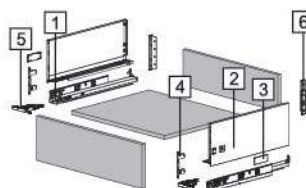

Product Breakdown Drawing