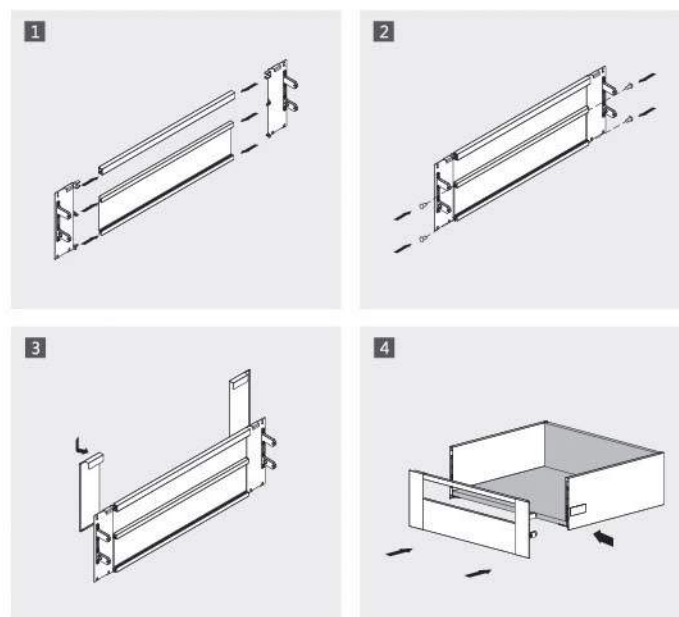

Product Breakdown Drawing

Runner Installation

Nominal Length

Slimtek 80mm Front Panel

Installation Instruction :-

Slimtek 170mm Front Panel with Rail

Installation Instruction :-

Aluminum Cutlery Tray