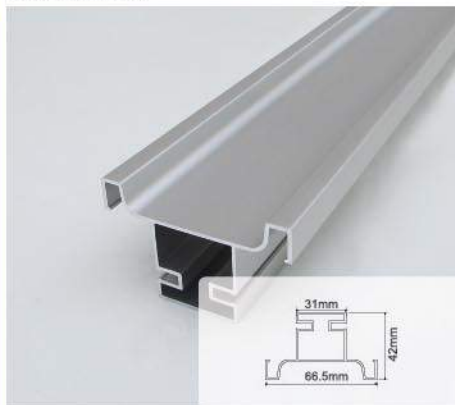

Aluminum Gola Profile

OGL-026

Specification :

Aluminium Handle : OGL-026
Width : 66.5mm
Finish : Anodized Silver, Glossy(Mirror)
Standard Length : 3.05mtr.
Product Use : Kitchen Cabinet, etc.