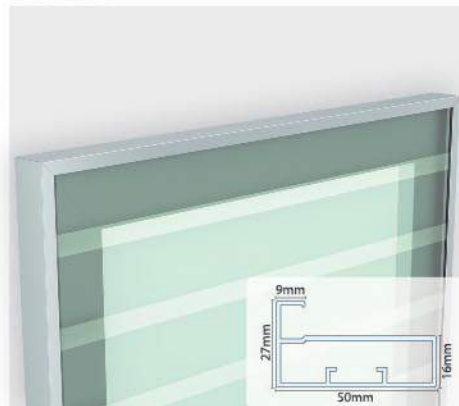

AP-05

Specification :

Aluminium Frame Profile : AP05
Related Handle Profile : AP51
Width : 50mm
Finish : Alu. Matt, S.S. Hairline
Thickness of Glass / Panel : 8mm
Standard Length : 3mtr.
Door Height & Width : upto 2200mm, upto 450mm