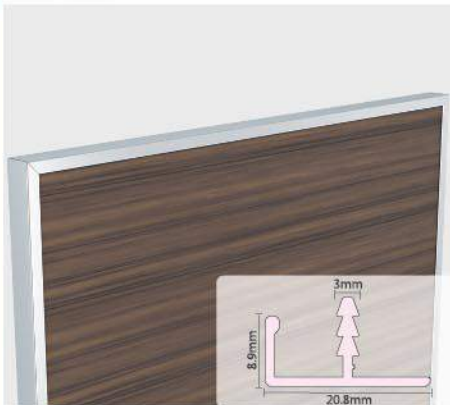

AG-01

Specification :

Aluminium Edge Profile : AG-01
Related Handle Profile : AG-11
Width : 20.8mm
Finish : Alu. Matt, S.S. Hairline
Thickness of Panel : 19mm
(Can be use with MDF, PLY, CHIPBOARD)
Standard Length : 3mtr.