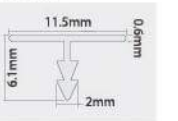

Aluminum Decorative Profile

Decorative Profile (Heavy)

Specification :

Aluminium Profile	: ODC-01, 02, 03
Width	: 6 mm, 8 mm, 12 mm
Finish	: Glossy (Mirror)
Standard Length	: 3 mtr.
Product Use	: Offices, Showrooms, Kitchen Cabinets, Wardrobes, etc.

Decorative Profile (Light)

Specification :

Aluminium Profile	: ODC-11, 11, 12
Width	: 5.4 mm, 7.2 mm, 11.5 mm
Finish	: Glossy (Mirror), Champagne Brush, Rose Gold (Glossy), Grey (Glossy), Black (Matt).
Standard Length	: 3 mtr.
Product Use	: Offices, Showrooms, Kitchen Cabinets, Wardrobes, etc.

ODC-13

SS HG-18-110 / SS HG-18-110-SO

ECO 18-110SO / ECO 18-110SOCL

Auto Hinges

Specification :

- -Opening angle 110°
- -Shallow cup depth 13mm, also suitable for soft-formed doors
- -3-dimensional adjustment with suitable mounting plate
- -Shallow cup diameter 25mm
- -Available in Two Types
  - a) Regular Hinges
  - b) Soft Close Hinges
- -Available with full overly, Half Overly & Insert

Specification :

- -Opening angle 110°
- -Shallow cup depth 13mm, also suitable for soft-formed doors
- -3-dimensional adjustment with suitable mounting plate
- -Shallow cup diameter 25mm
- -Available in Two Types
  - a) Soft Close Hinges
  - b) Soft Close Clip-On Hinges
- -Available with full overly, Half Overly & Insert