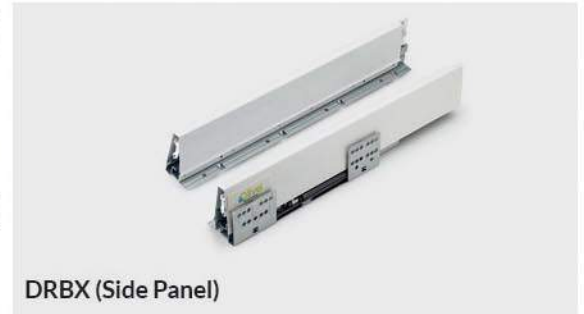

DRBX with 199mm RCB & Gallery Rail (Metallic Grey)