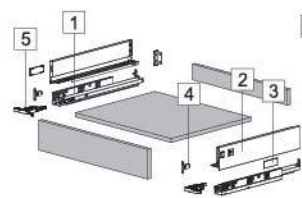

Product Breakdown Drawing