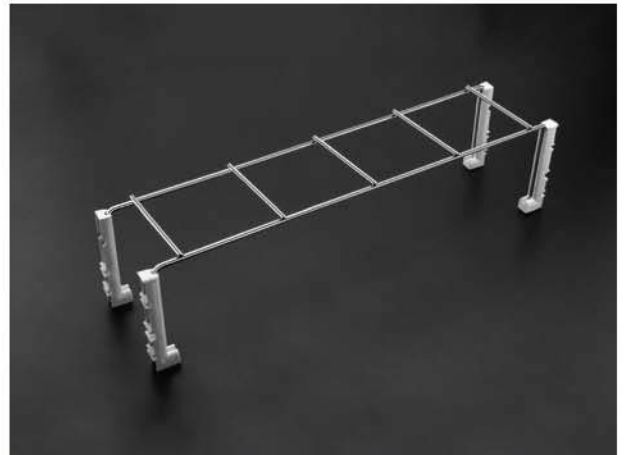

Bottle Basket

Width (mm)	Depth (mm)	Height (mm)
370, 420, 470, 520	385, 485, 535, 585	150

Bottle Stand

Width (mm)	Depth (mm)	Height (mm)
110	385, 485, 535, 585	10