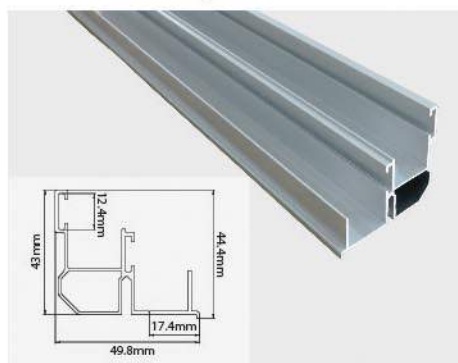

WSP-07 Sliding Bottom Profile