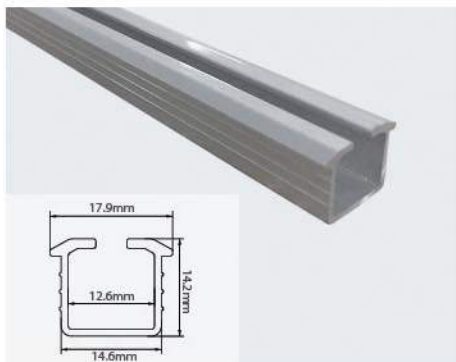

WSP-06 Sliding Top & Bottom Profile