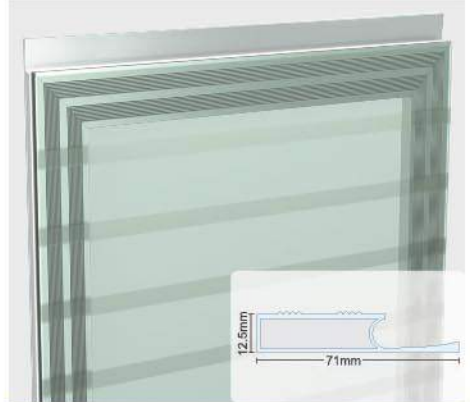

OGL-015

Specification :

Aluminium Frame Profile : OGL-015
Related Profile : OGL-016
Width : 71mm
Finish : P-Silver
Thickness of Glass / Panel : 3mm (Depend)
Standard Length : 3.05mtr.