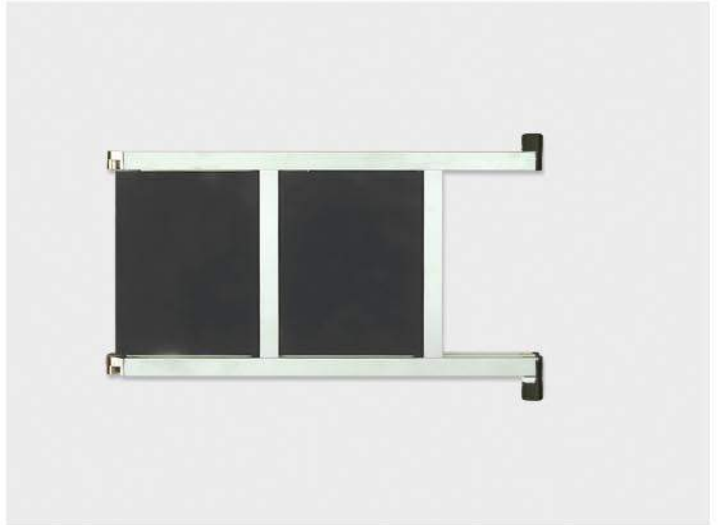

Ladder Units

Ladder Step - 1

Size: W-434 D-37 H-522

Ladder Step - 2

Size: W-434 D-37 H-786

Ladder Step - 3

Size: W-434 D-37 H-1036