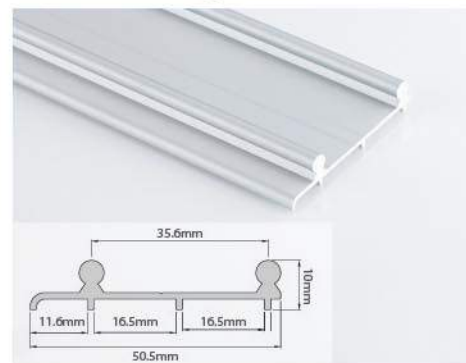

WSF - 03

Product Specification :

- Easy installation.
- Apply to wooden furniture, poly-wood furniture.
- Loading capacity of door: 40 kg.

WSF-03 Soft Close

WSP-01 Sliding Top Profile

WSP-11 Sliding Bottom Profile