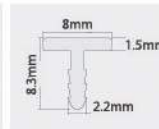

Aluminum Decorative Profile

Decorative Profile (Heavy)

Specification :

Aluminium Profile	: ODC-01, 02, 03
Width	: 6 mm, 8 mm, 12 mm
Finish	: Glossy (Mirror)
Standard Length	: 3 mtr.
Product Use	: Offices, Showrooms, Kitchen Cabinets, Wardrobes, etc.

ODC-02

Decorative Profile (Light)

Specification :

Aluminium Profile	: ODC-11, 11, 12
Width	: 5.4 mm, 7.2 mm, 11.5 mm
Finish	: Glossy (Mirror), Champagne Brush, Rose Gold (Glossy), Grey (Glossy), Black (Matt).
Standard Length	: 3 mtr.
Product Use	: Offices, Showrooms, Kitchen Cabinets, Wardrobes, etc.

SS HG-18-110 / SS HG-18-110-SO

ECO 18-110SO / ECO 18-110SOCL

Auto Hinges

Specification :

- -Opening angle 110°
- -Shallow cup depth 13mm, also suitable for soft-formed doors
- -3-dimensional adjustment with suitable mounting plate
- -Shallow cup diameter 25mm
- -Available in Two Types
  - a) Regular Hinges
  - b) Soft Close Hinges
- -Available with full overly, Half Overly & Insert

Specification :

- -Opening angle 110°
- -Shallow cup depth 13mm, also suitable for soft-formed doors
- -3-dimensional adjustment with suitable mounting plate
- -Shallow cup diameter 25mm
- -Available in Two Types
  - a) Soft Close Hinges
  - b) Soft Close Clip-On Hinges
- -Available with full overly, Half Overly & Insert