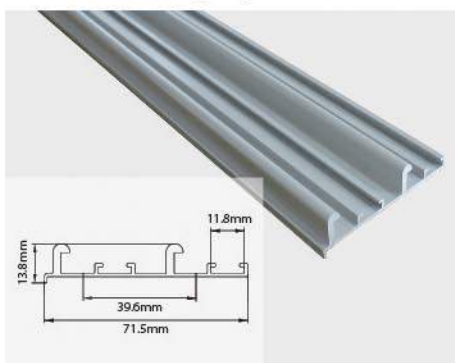

WSP-08 Sliding Top Profile